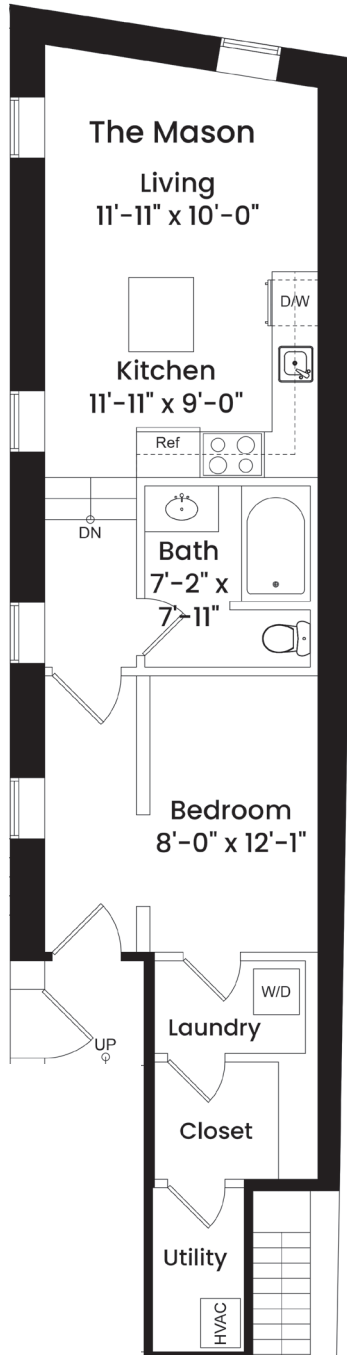

SIGNET
RESIDENCES

FLOOR ONE

1 Bedroom
1 Bath
625 Sq Ft

THE MASON

63 Mount Vernon Street, Boston, MA 02108 | 617.906.6263 | signetresidences.com

NOT TO SCALE.

These are Preliminary Unit Plans. All measurements shown on these Preliminary Unit Plans are pre-construction estimates. The final unit plan with actual dimensions and square footage incorporated in the Condominium Documents may not be as shown. The position shown for the North arrow is approximate, not exact. The Seller reserves the right to make substitutions of equal or better quality to the materials and specifications without notice.