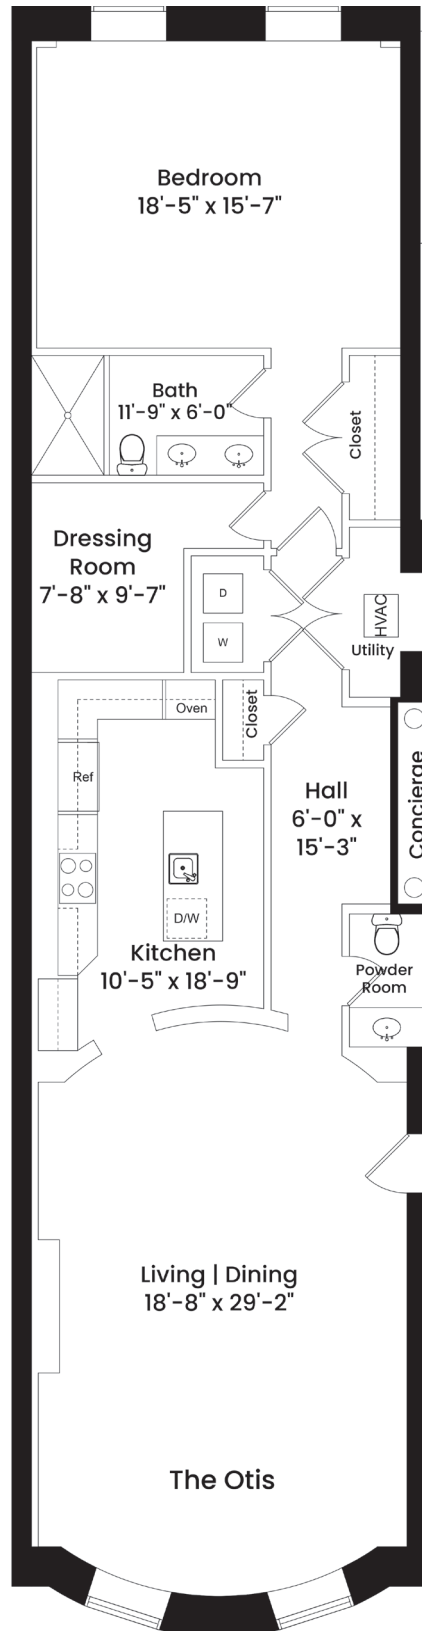

SIGNET
RESIDENCES

FLOOR ONE

1 Bedroom
1.5 Baths
1,573 Sq Ft

THE OTIS

63 Mount Vernon Street, Boston, MA 02108 | 617.906.6263 | signetresidences.com

NOT TO SCALE.

These are Preliminary Unit Plans. All measurements shown on these Preliminary Unit Plans are pre-construction estimates. The final unit plan with actual dimensions and square footage incorporated in the Condominium Documents may not be as shown. The position shown for the North arrow is approximate, not exact. The Seller reserves the right to make substitutions of equal or better quality to the materials and specifications without notice.